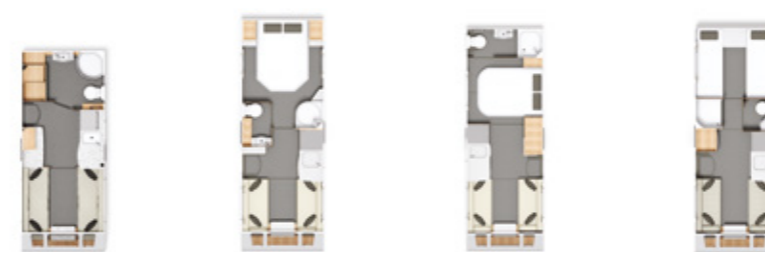

affinity

NEW 520

550

554

574